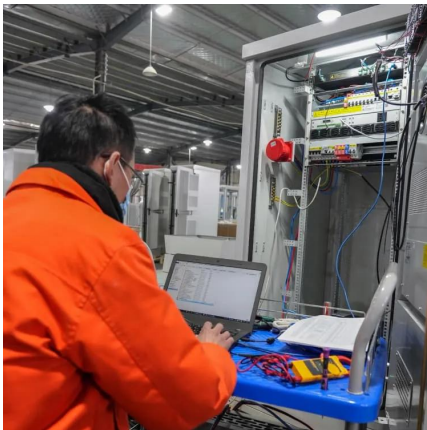

BlackVue B-130X Ultra Battery Pack

The B-130X Power Magic Ultra Battery provides power to your BlackVue dash cam without drawing from your car battery. This allows you to activate the parking surveillance modes or connect to your dash cam via the cloud ...

[Get Price](#)