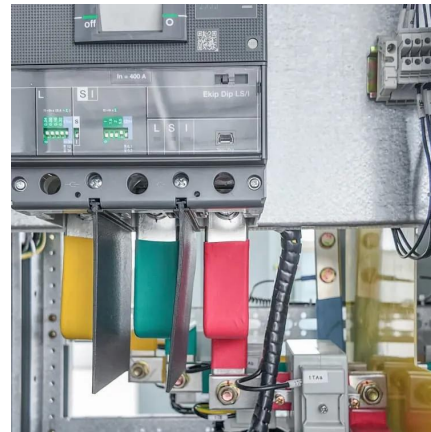

[Get Price](#)

[Power Magic Battery Pack \(B-112\) - BlackVue , Forum](#)

Power Magic Battery Pack (B-112) at a Glance
The Power Magic Battery Pack, also known as B-112 battery, is the BlackVue's first battery accessory for Parking Mode recording. - Purchase ...

[Get Price](#)

Blackvue Power Magic Pro

The BlackVue Power Magic Pro supplies power to your BlackVue unit from your vehicle's battery according to the configured voltage and timer to prevent vehicle battery discharge.

[Get Price](#)

BlackVue B-130X Ultra Battery Pack

The B-130X Power Magic Ultra Battery provides power to your BlackVue dash cam without drawing from your car battery. This allows you to activate the parking surveillance modes or connect to your dash cam via the cloud ...