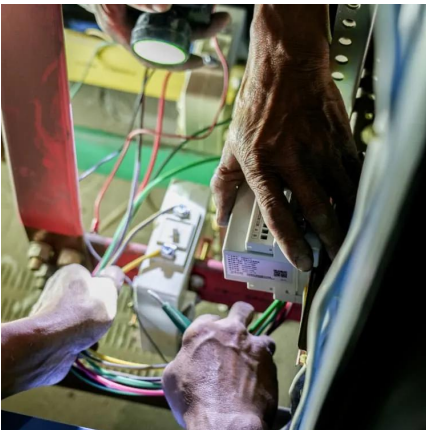

Solid yellow light: Base Station is connected to power, but not connected to the network yet.
Flashing blue light: Base Station is plugged into your router and connecting to the ...

[Get Price](#)

[How To Reset Wyze Base Station \(Do It Now\)](#)