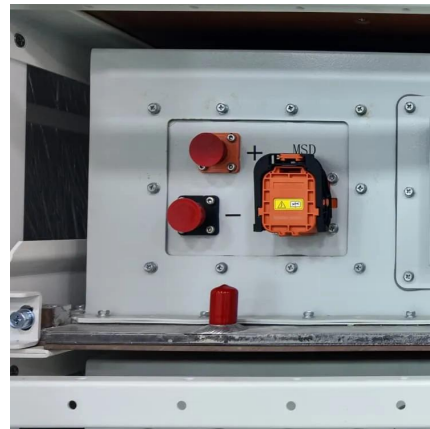

WZRELB 4000W 72VDC to 120VAC 240VAC Split Phase Pure Sine Wave Inverter

WZRELB Pure Sine Wave Inverter 1000W power inverter converts the 12v or 24v DC power into AC power such as 120V or 220V. It is a kind of car Inverter Installation Kit, and Automotive RV ...

[Get Price](#)